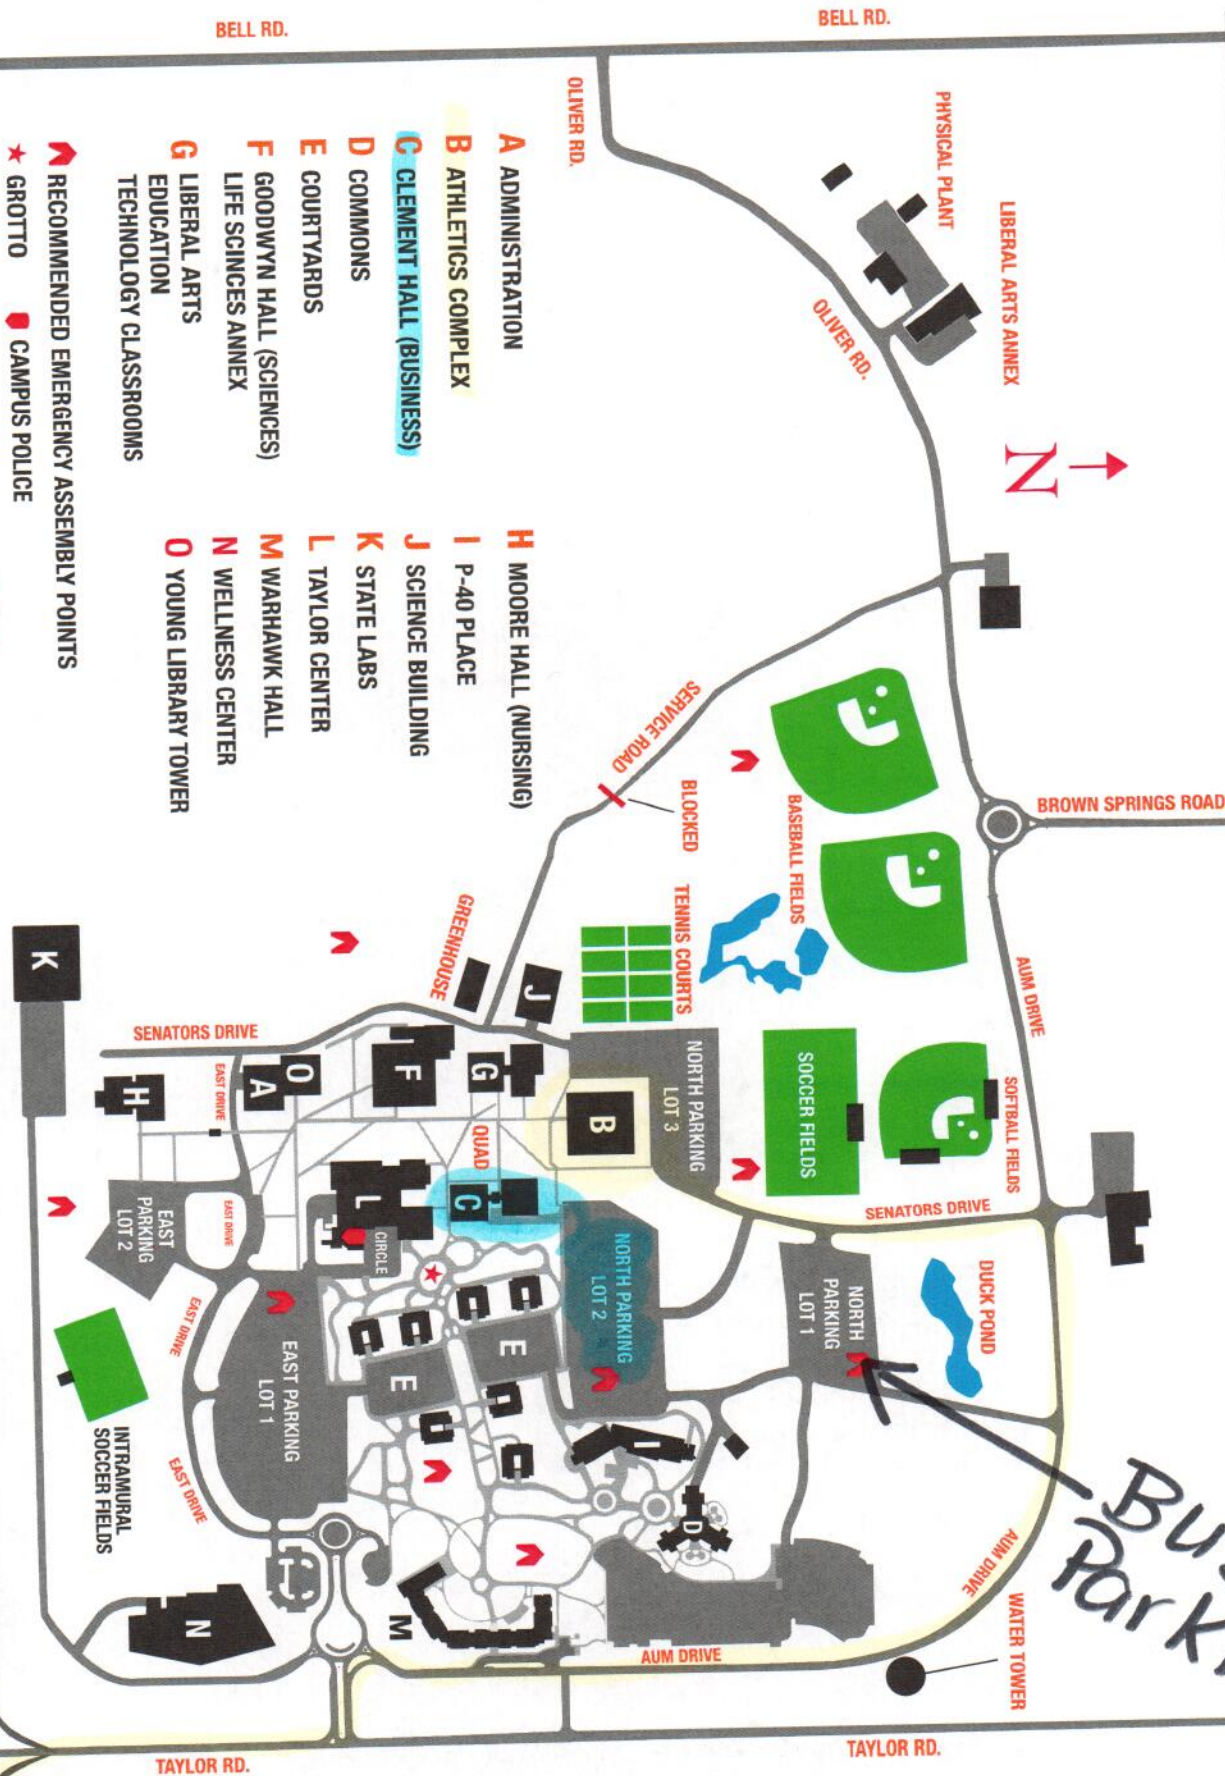

ATLANTA HIGHWAY (U.S. 80)

ATLANTA HIGHWAY (U.S. 80)

- **A** ADMINISTRATION
- **B** ATHLETICS COMPLEX
- **C** CLEMENT HALL (BUSINESS)
- **D** COMMONS
- **E** COURTYARDS
- **F** GOODWYN HALL (SCIENCES)
- **G** LIBERAL ARTS EDUCATION TECHNOLOGY CLASSROOMS
- **H** MOORE HALL (NURSING)
- **I** P-40 PLACE
- **J** SCIENCE BUILDING
- **K** STATE LABS
- **L** TAYLOR CENTER
- **M** WARHAWK HALL
- **N** WELLNESS CENTER
- **O** YOUNG LIBRARY TOWER

- RECOMMENDED EMERGENCY ASSEMBLY POINTS
- GROTTO
- CAMPUS POLICE

I-65

ATLANTA

I-85 INTERCHANGE

Handwritten: BUS PARKING